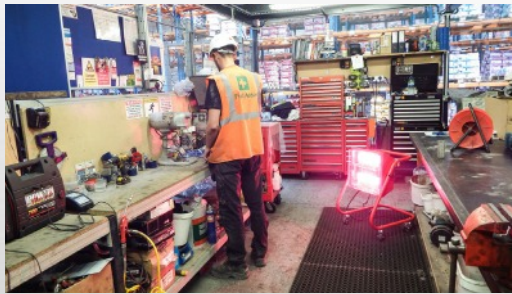

QUARTZ INFRARED HEATING

Original performance, feel the difference!

The old ones are still the best!